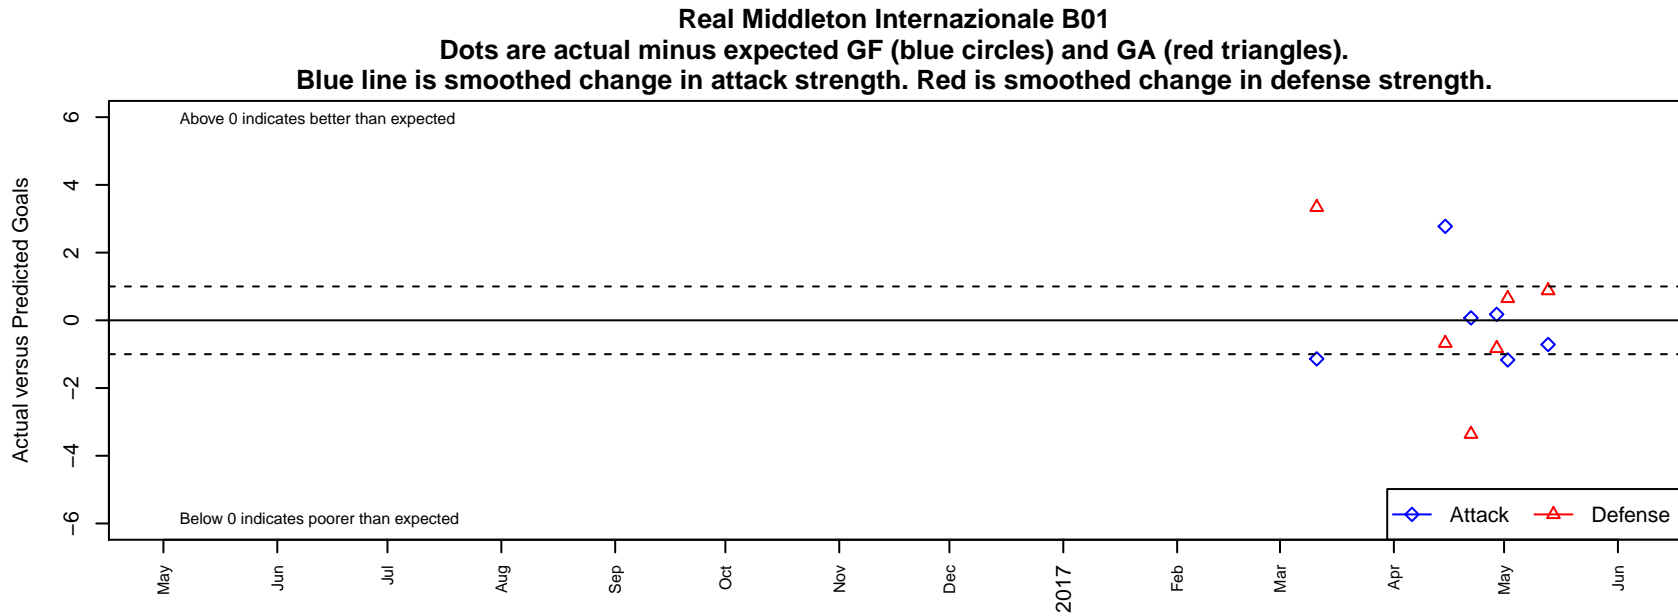

Real Middleton Internazionale B01

Middleton, ID
B01 total strength=991
attack=3.88 defense=0.97
spr league = Spr Idaho D3 U15/16 Div 2 North

alt names used:
REAL MIDDLETON CF INTERNAZIONALE

Venues played:
2016 Spr Idaho D3 U15/16 Division 2 North